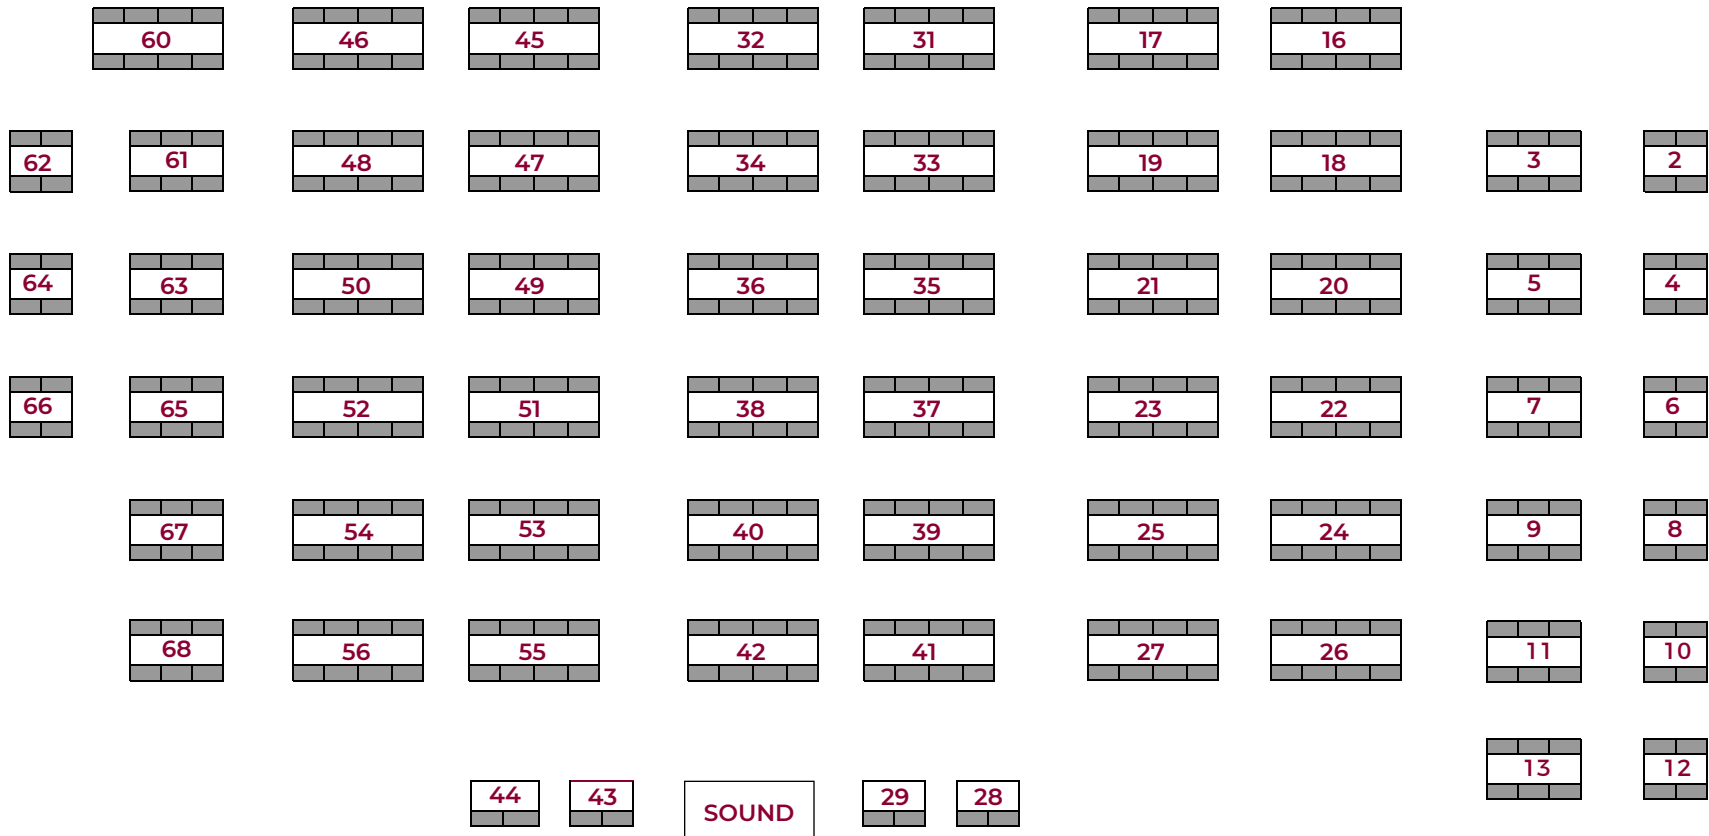

Barleens Dinner Show SEATING CHART

STAGE

BAR

Some seats at tables 52 and 22 have a partially obstructed view due to a six inch support pole.

GIFT SHOP

480-982-7991

2275 E. Old West Highway, Apache Junction, AZ 85119