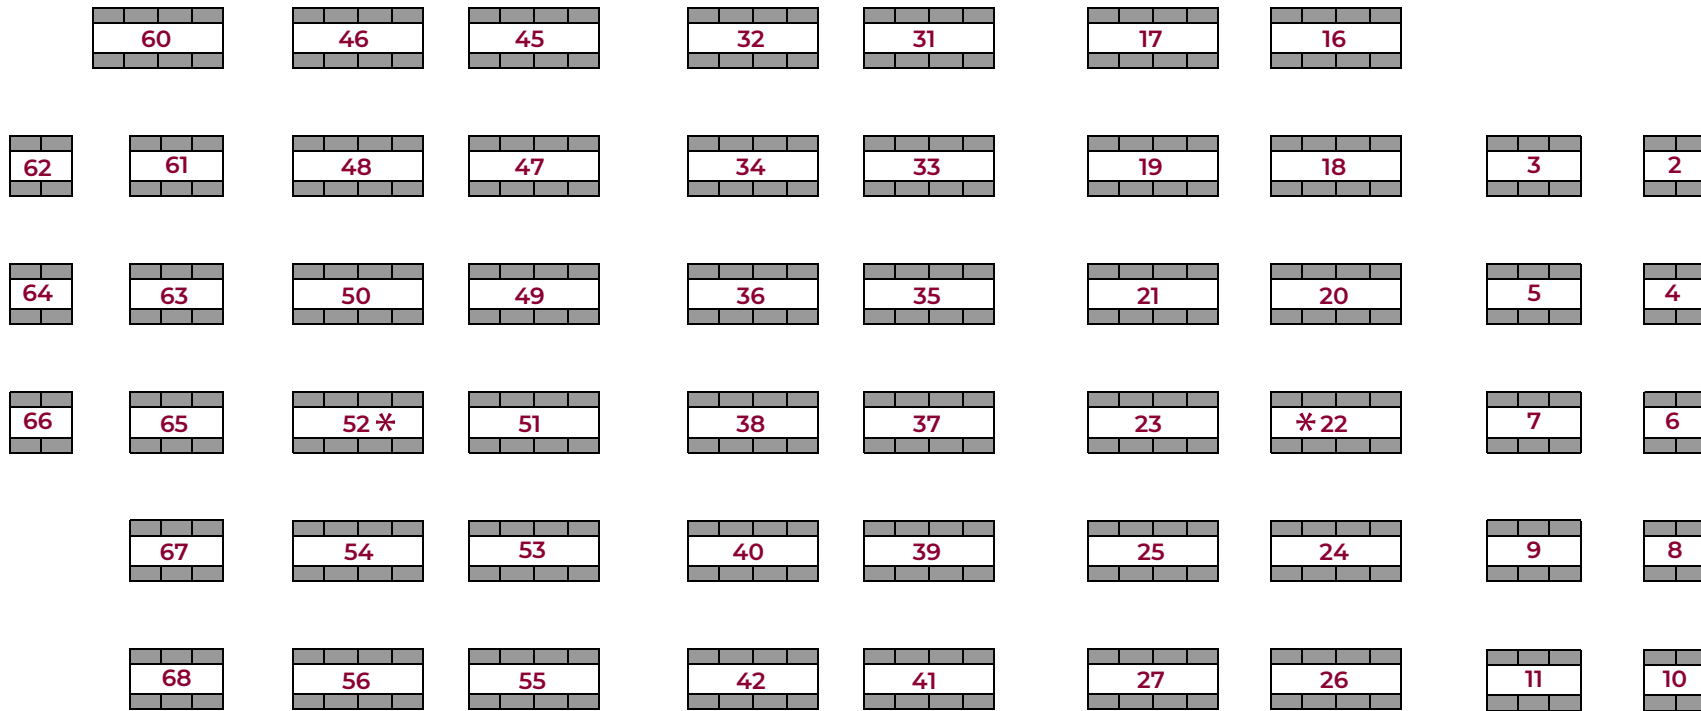

Barleens Dinner Show SEATING CHART

STAGE

BAR

GIFT SHOP

* Some seats at tables 52 and 22 have a partially obstructed view due to a six inch support pole.

480-982-7991
2275 E. Old West Highway, Apache Junction, AZ 85119
barleensdinnershow.com